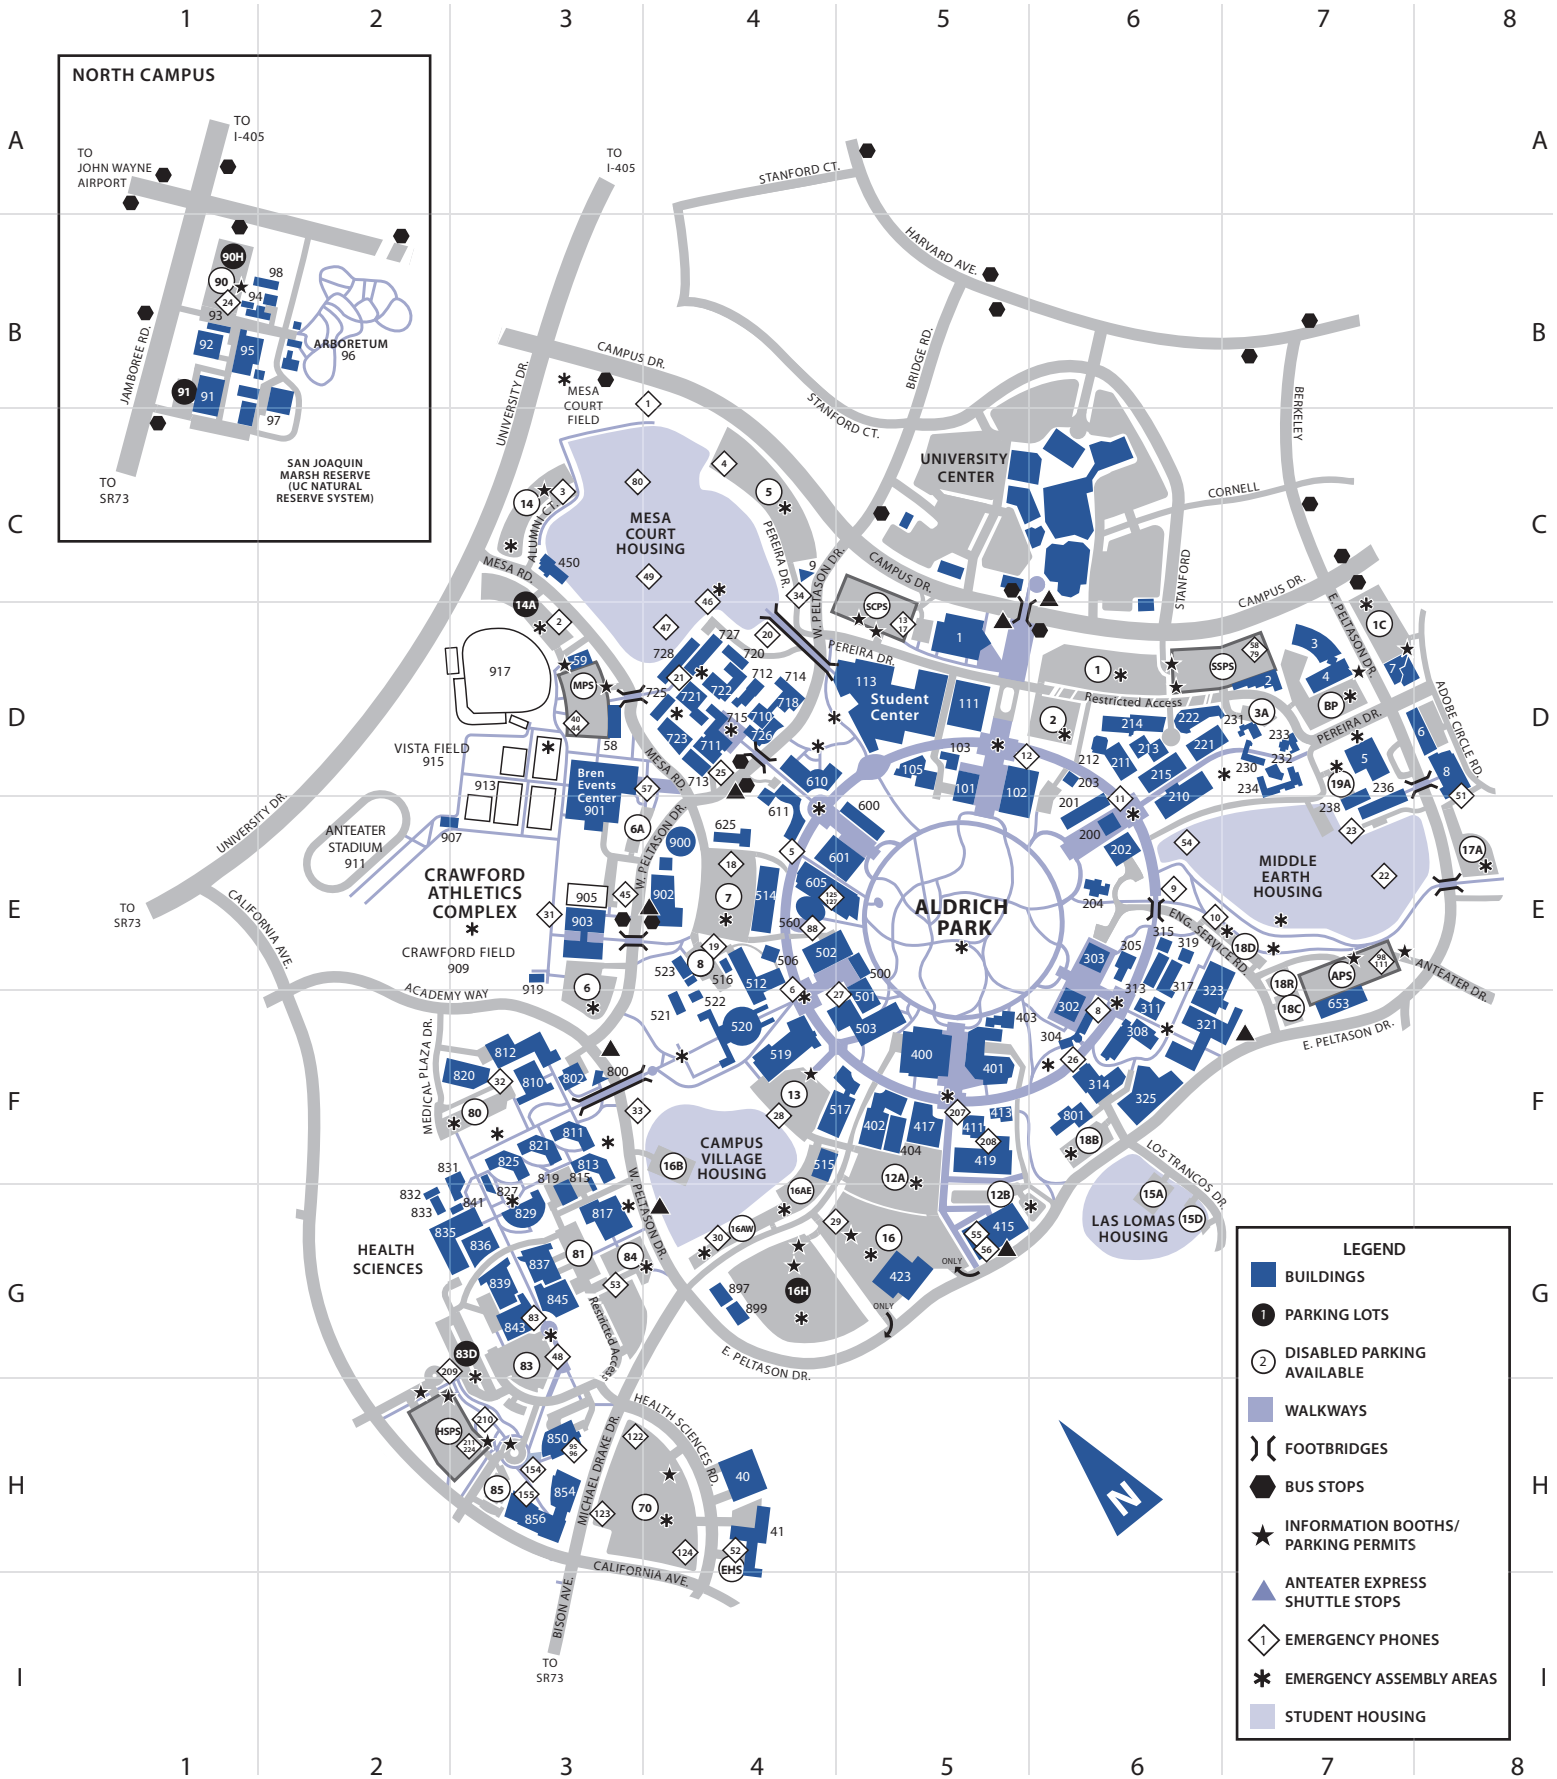

UCI Campus Core

Explore our interactive map online at map.uci.edu

Building/ABBREVIATION/Map Coordinates/**Building Number**Academic Planning & Institutional Research OIR (D5) **111**Administrative Modular (G5) **423**

Admissions:

Graduate (D5) **111**School of Medicine (G3) **836**Undergraduate (D5) **111**Air Pollution Health Effects Laboratory APHEL (B2) **94**Aldrich Hall ALH (D5) **111**Anteater Instruction & Research Building AIRB (F7) **653**Anteater Learning Pavilion ALP (E4) **605**ANTrepreneur Center (D7) **233**Arboretum ARBO (B2) **96**Art Culture & Technology ACT (D4) **727**Art Studio ART (D4) **722**Arts Annex ARAN (F4) **522**Arts Instruction & Technology Resource Center AITR (D4) **714**Arts Student Affairs (D3) **58**Arts Village (D4) **710-728**

Athletics Complex:

Anteater Ballpark (D3) **917**Anteater Stadium (E2) **911**Bren Events Center (D3) **901**Crawford Clubhouse (E3) **919**Crawford Field (E2) **909**Crawford Hall (E3) **903**Crawford Pool (E3) **905**Newkirk Pavilion (D3) **917**Tennis Courts (D3) **913**Track & Field House (E2) **907**Vista Field (D2) **915**Basic Needs Center (F3) **800**Beall Center for Art & Technology (D4) **712**Beckman Laser Institute BLI (G3) **817**Berk Hall BH (F3) **802**Biological Sciences III BS3 (F4) **519**Bison Modular BIMO (F4) **515**Bookstore (D5) **113**Bren Events Center (D3) **901**Building Services Building (G4) **899**