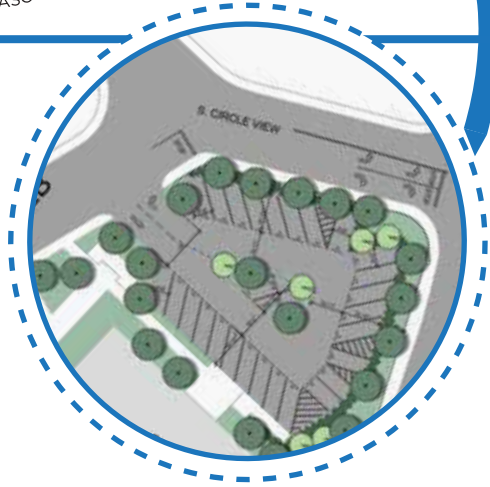

## Parking Lot 12B

### ABOUT PARKING LOT 12B EXPANSION

To help offset the loss of parking stalls for the Interdisciplinary Science and Engineering Building (ISEB), parking lot 12B was expanded to include an additional 32 reserved parking stalls next to the Multipurpose Science & Technology Building (MSTB). Parking lot 12B will continue to be reserved exclusively for AR permit holders.

**COMPLETED  
SUMMER 2020**

- 32 parking stalls
- Faculty & staff AR reserved
- Adjacent to MSTB
- Offset loss of parking from ISEB

**UCI** Transportation and Distribution Services

 **Hathaway  
Dinwiddie**