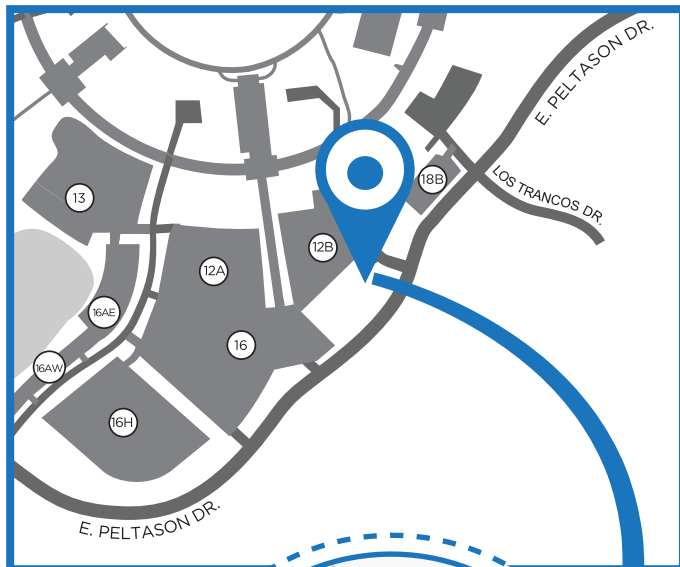

## Parking Lot 12B

### ABOUT PARKING LOT 12B EXPANSION

To help offset the loss of parking stalls for the Interdisciplinary Science and Engineering Building (ISEB), parking lot 12B was expanded to include an additional 32 reserved parking stalls next to the Multipurpose Science & Technology Building (MSTB). Parking lot 12B will continue to be reserved exclusively for AR permit holders.

**COMPLETED  
SUMMER 2020**

- 32 parking stalls
- Faculty & staff AR reserved
- Adjacent to MSTB
- Offset loss of parking from ISEB

**UCI** Transportation and Distribution Services

 **Hathaway  
Dinwiddie**